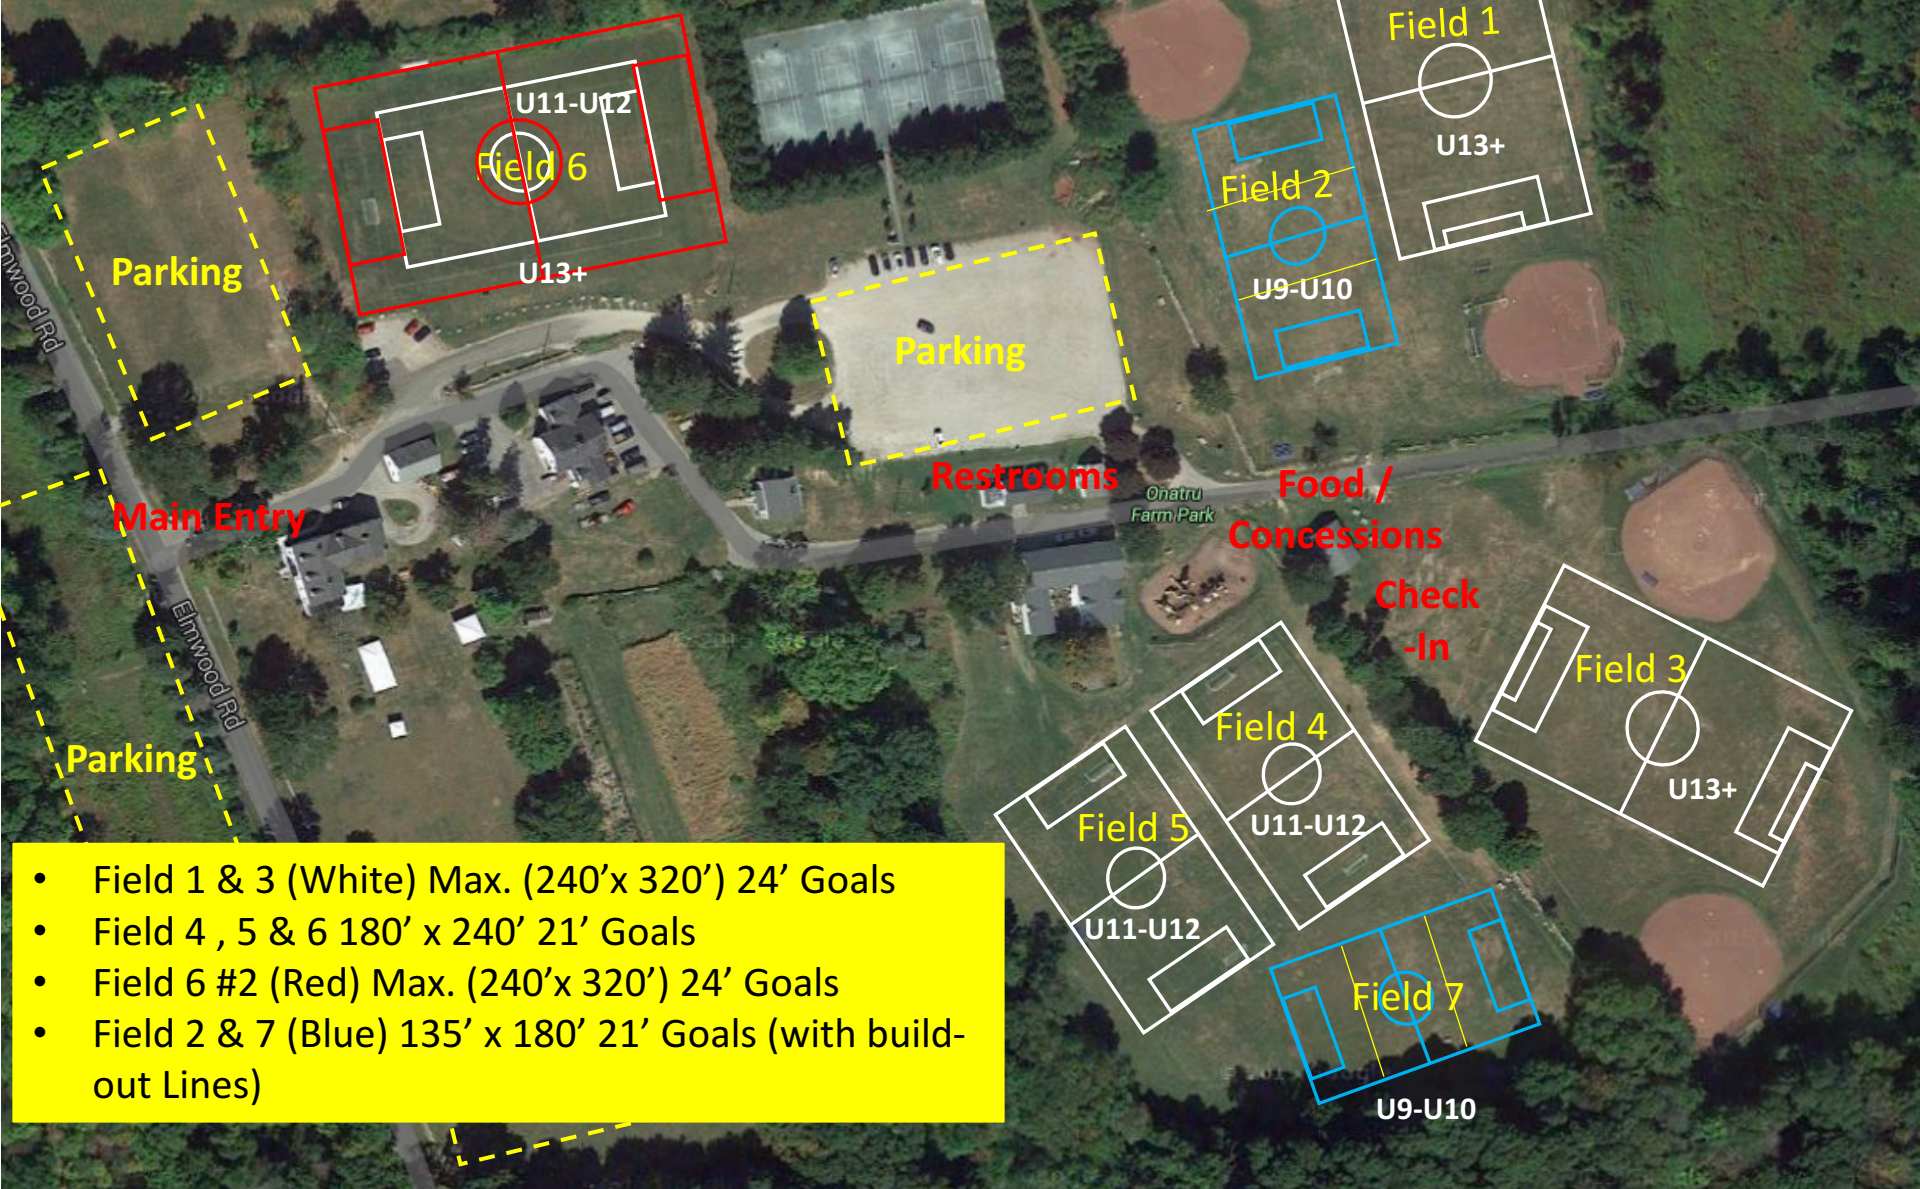

The John Jay Labor Day Tournament  
Onatru Park  
99 Elmwood Rd. South Salem NY 10590

- Field 1 & 3 (White) Max. (240'x 320') 24' Goals
- Field 4 , 5 & 6 180' x 240' 21' Goals
- Field 6 #2 (Red) Max. (240'x 320') 24' Goals
- Field 2 & 7 (Blue) 135' x 180' 21' Goals (with build-out Lines)